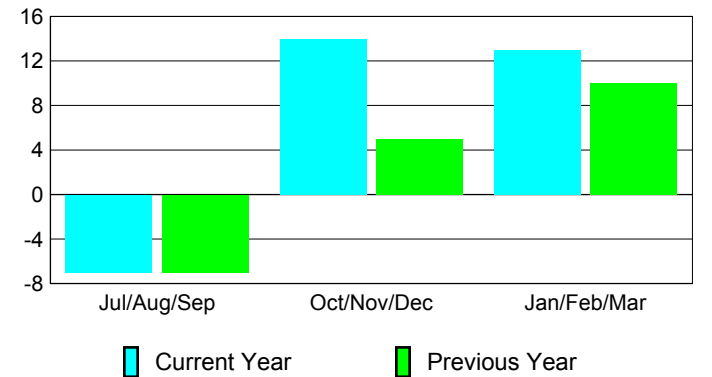

Comparison of Membership Gain/Loss

Current Year Compared to the Previous Year