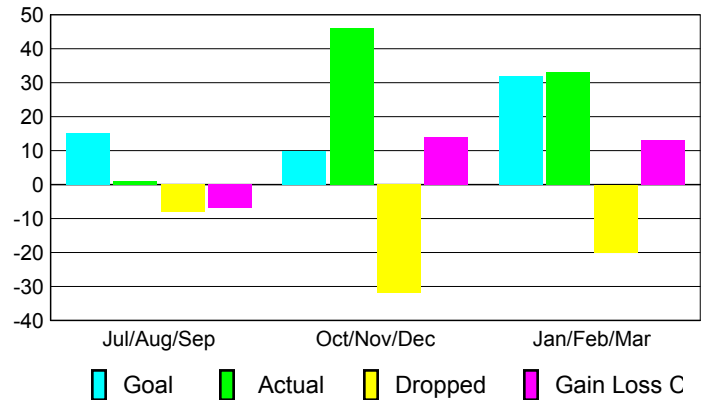

### YTD Status Quo Clubs 2009-2010

Status Quo Clubs Compared to Status Quo Members

## MEMBERSHIP

Membership Results  
2009-2010

Membership  
2008-2009

Month	Net Memb Goal	Actual New Memb	Actual Dropped Memb	Gain/Loss of Memb	Gain/Loss of Memb
Jul/Aug/Sep	15	1	-8	-7	-7
Oct/Nov/Dec	10	46	-32	14	5
Jan/Feb/Mar	32	33	-20	13	10
<b>Totals</b>	<b>57</b>	<b>80</b>	<b>-60</b>	<b>20</b>	<b>8</b>

### Membership Results 2009-2010

Goal, New, Dropped, Gain/Loss

### Comparison of Membership Gain/Loss

Current Year Compared to the Previous Year